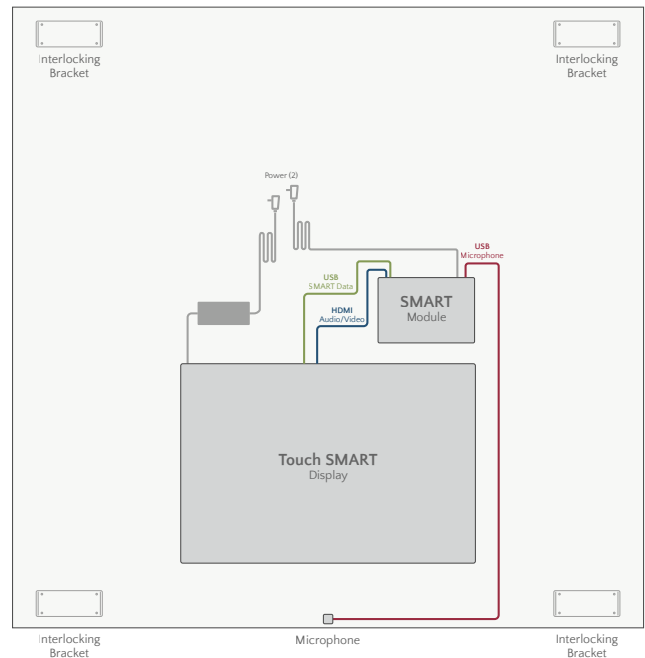

MIRROR BACK SCHEMATIC

On-mirror configuration shown. Exact location varies by mirror size.

† Mini jack connection on TV, product includes adapter cables
Additional cost for customizations.