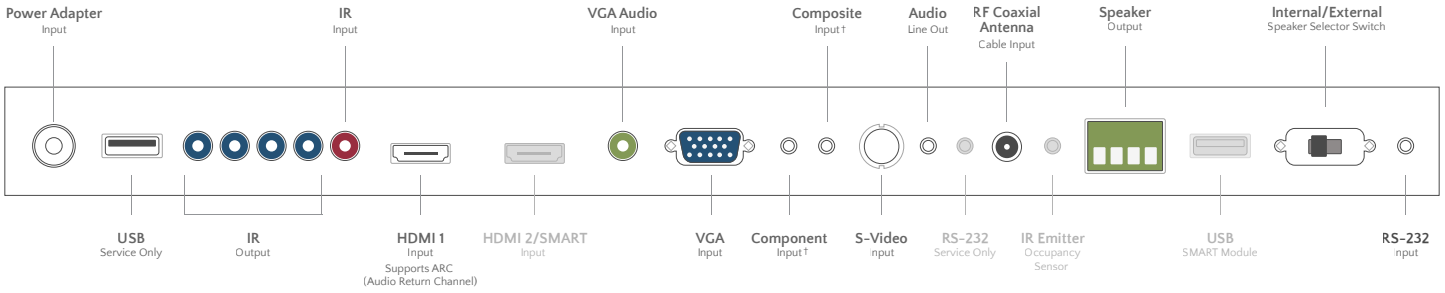

## DISPLAY CONNECTIONS

**27 INCH DISPLAY**  
Model: 27-V2-SMT, Version: 5A

**27 INCH DISPLAY**  
Model: 27-V2-SMT, Version: 5A

<b>CUSTOMIZATIONS</b>	CUSTOM DESIGN OPTIONS	Custom frame, display placement, matching mirrors
	MAXIMUM MIRROR SIZE	Up to 94" w x 70" h or 70" w x 94" h
	MINIMUM MIRROR SIZE	28" w x 32" h (Recessed) 29" w x 36" h (Surface)
	STANDARD MIRROR SIZES	30" w x 42" h 42" w x 42" h 60" w x 42" h
<b>VIDEO</b>	VIEWABLE SCREEN SIZE	23 3/4" w x 13 1/2" h
	DISPLAY RESOLUTION	1920 x 1080
	ASPECT RATIO	16:9
	CONTRAST RATIO	Typical 1200:1
	TUNER	ATSC, NTSC, QAM
	RESPONSE TIME	3.5 ms
	VIEWING ANGLE	170° Horizontal, 160° Vertical
<b>INTEGRATION</b>	HDMI	1
	COMPONENT YBPBR	1†
	COMPOSITE (AV)	1†
	VGA	1
	S-VIDEO	1
	RF COAXIAL ANTENNA	1
	USB	1
	IR INPUT	1
	IR OUTPUT	4
<b>AUDIO</b>	PC AUDIO IN	1
	FIXED LINE OUT	2
	PHOENIX TYPE SPEAKER OUTPUT	2 x 5W @8Ω/ channel
	INTERNAL SPEAKERS	2 x 10W
<b>SMART MODULE</b>	STORAGE	128GB Internal Storage MicroSD (TF) Card Slot
	RAM	4GB
	HARDWARE PLATFORM	Android
	OPERATING SYSTEM/VERSION	Android 7.1 "Nougat"
	CPU	2.0GHz Six-Core ARM 64-bit processor
	POWER SOURCE	2A @ 110V power consumption
	ETHERNET	1000 Mbps Ethernet
	WI-FI/WIRELESS TYPE	2.4GHz/5GHz 802.11a/b/g/n/ac
	BLUETOOTH	Bluetooth 4.1 (Support BLE)
	PRE-LOADED WIDGETS	Mail, Calendar, Weather, Time

<b>MOTION SENSOR</b>	TYPE	X-Band Frequency Occupancy Sensor
	RANGE	12 Feet
	DEFAULT SLEEP TIME	5 Minutes
<b>INSTALLATION</b>	MOUNT OPTIONS	Integrated Surface Mount or Integrated Recessed Mount
	SURFACE MOUNT OFF-WALL DISTANCE	1.5"
	RECESSED MOUNT IN-WALL DEPTH	.75"
	RECESSED MOUNT WALL OPENING SIZE	28" w x 32" h
	RECESSED MOUNT VENT GAP	.25"
<b>OTHER</b>	CERTIFICATIONS AND COMPLIANCE	FCC
	WARRANTY	Séura warrants SMART Mirrors with respect to Séura's labor, glass, structure, and assembly for three (3) years; display including remote, power supply and SMART Technology for one (1) year.
	REMOTE	Séura IR Remote Control