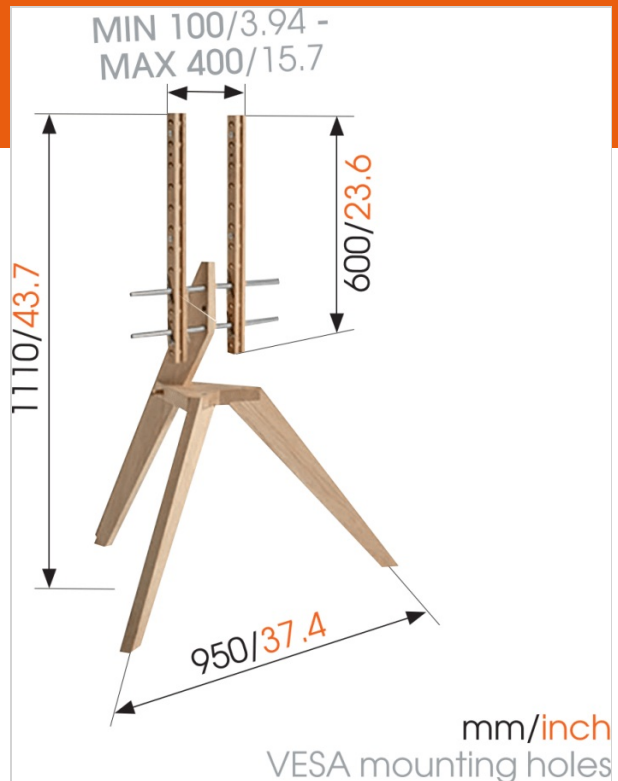

Article number (SKU) 8743232
 Colour LIGHT OAK

Key Benefits

- Stylishly conceals all your cables, Lock your TV securely in place

NEXT OP1: the TV floor stand becomes designer furniture

The NEXT OP1 is a modern, free-standing floor stand for your TV. Scandinavian design characterised by functional simplicity. This sleek, three-legged stand, made from light oak, fits well in any room. Stainless steel bars are attached to the wooden floor stand, resulting in a very solid construction. With the OPHANG accessory (available separately), you can attach a console or TV receiver to the rear of the TV with leather straps. The NEXT OP1 is suitable for TVs from 46" to 70" and up to 40 kg.

Specifications

Product specifications

Product type number	NEXT OP1
Article number (SKU)	8743232
Colour	LIGHT OAK
EAN single box	8712285337543
Product size	L
TÜV certified	Yes
Guarantee	2 years
Min. screen size (inch)	46
Max. screen size (inch)	70
Max. weight load (kg)	40
Min. hole pattern	100mm x 100mm
Max. hole pattern	400mm x 400mm
Max. bolt size	M8
Max. height of interface (mm)	600
Max. width of interface (mm)	500
Distance to floor (mm)	508