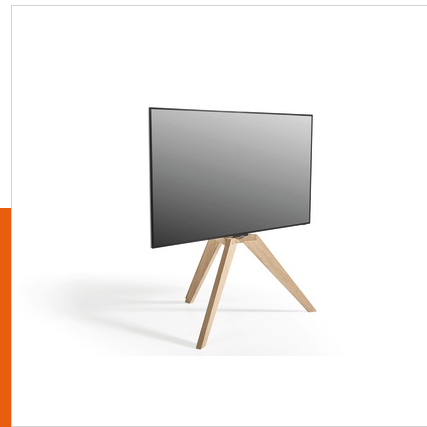

Article number (SKU) 8743232
 Colour LIGHT OAK

Key Benefits

- Stylishly conceals all your cables, Lock your TV securely in place

NEXT OP1: the TV floor stand becomes designer furniture

The NEXT OP1 is a modern, free-standing floor stand for your TV. Scandinavian design characterised by functional simplicity. This sleek, three-legged stand, made from light oak, fits well in any room. Stainless steel bars are attached to the wooden floor stand, resulting in a very solid construction. With the OPHANG accessory (available separately), you can attach a console or TV receiver to the rear of the TV with leather straps. The NEXT OP1 is suitable for TVs from 46" to 70" and up to 40 kg.

The Quality Signature

The NEXT OP1 from Vogel's is not only beautifully designed, but also complies with all of Vogel's product quality standards. It is sturdy and solid, because safety is paramount at Vogel's. The wood is also selected with care and consideration for people and the environment. As part of Vogel's 'Quality Signature', you can always count on: reliability, design, innovation and ease of use.

Specifications

Product specifications

Product type number	NEXT OP1
Article number (SKU)	8743232
Colour	LIGHT OAK
EAN single box	8712285337543
Product size	L
TÜV certified	Yes
Guarantee	2 years
Min. screen size (inch)	46
Max. screen size (inch)	70
Max. weight load (kg)	40
Min. hole pattern	100mm x 100mm
Max. hole pattern	400mm x 400mm
Max. bolt size	M8
Max. height of interface (mm)	600
Max. width of interface (mm)	500
Distance to floor (mm)	508