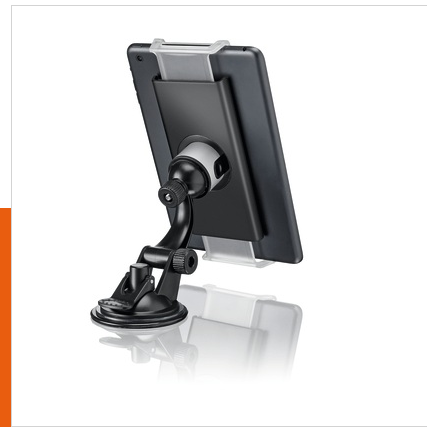

TMS 1050 Tablet Dashboard Pack

www.vogels.com

VOGEL'S HOLDING BV 2018 (c) All rights reserved
Subject to printing errors, technical and price
amendments
Date: 16-12-2018

Specifications

Product specifications

Product type number	TMS 1050
Article number (SKU)	8371500
Colour	Black
EAN single box	8712285326769
Guarantee	Lifetime
Min. screen size (inch)	7
Max. screen size (inch)	13
Max. weight load (kg)	1