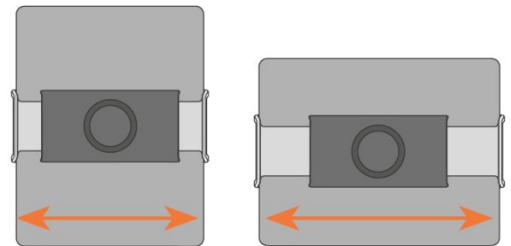

*Fits all tablets
7" up to 13"

min. 150 mm / max. 220 mm

tablet thickness
min. 5 mm / max. 13 mm