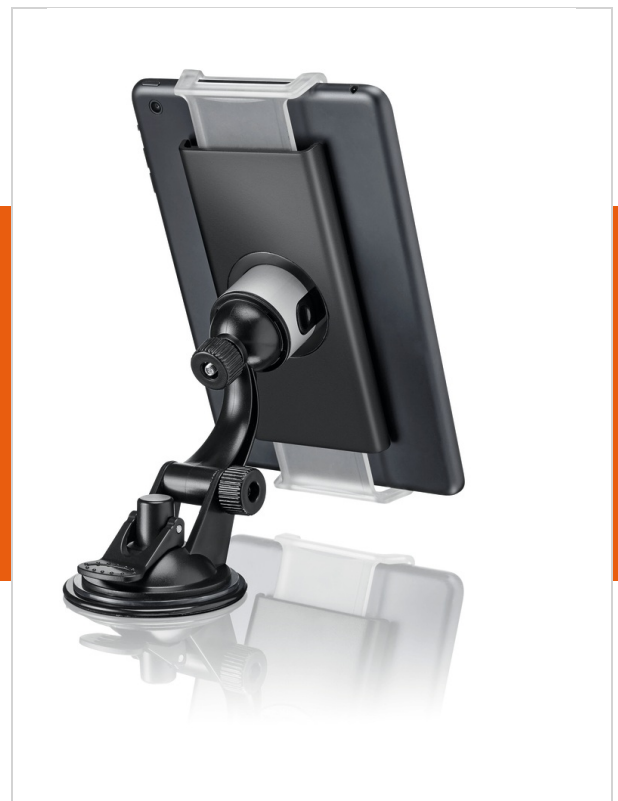

TMS 1050 Tablet Dashboard Pack

Article number (SKU) 8371500
Colour Black

Key Benefits

- Attach your tablet securely to the back of a headrest, No tools required to install, Enjoy your tablet in both portrait or landscape position, Clip the Vogel's holder to any tablet and snap it on!

Your Music and Apps at Your Fingertips

Do you want to be able to take your favourite music and navigation apps on long drives? Worried about your tablet falling on the floor? With their detailed experience, our designers created a tablet mount that would work well on the road while driving. Now you can make your trip more enjoyable by having your tablet securely fixed to your windscreen with our clever tablet mounts and tablet holders.

A Tablet Holder that Fits all Tablet Brands

The stylishly designed Vogel's tablet holder fits all tablets from 7-13 inches with a thickness of 0.2-0.5 inches (0.5-1.3 cm). The Tablet Dashboard Pack has everything you need to mount a tablet in the car with a tablet holder and a car dashboard mount.

Your Tablet at Your Fingertips

To have your tablet at your fingertips, but keep it safely out of the way, our mount comes with everything you need to attach it securely to your car windscreen. Simply clip the tablet holder to any tablet and snap it securely onto the car dashboard mount. The RingO technology lets you rotate your tablet from landscape to portrait and back again. You don't have to worry about it falling; even on the bumpiest roads.

We created the Vogel's Tablet Dashboard Pack to make long drives more enjoyable. It's easy when you can listen to your favourite song or check your navigation system on a tablet in the car.

*Fits all tablets
7" up to 13"

min. 150 mm / max. 220 mm

tablet thickness
min. 5 mm / max. 13 mm